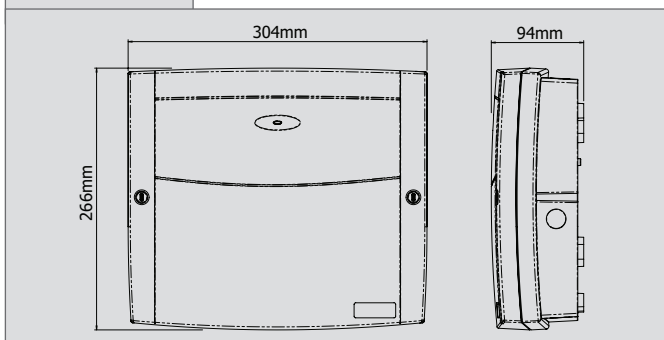

## Scalability

Max. number of Keypads: 4

Max. number of Zones: 24

Max. number of Areas: 2

Max. number of User Codes: 25

## Dimensions